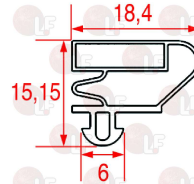

3786225 SNAP-IN DOOR GASKET 620x485 mm magnetic - grey colour