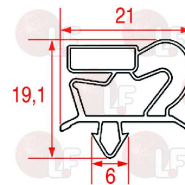

3786262 SNAP-IN GASKET 1560x660 mm magnetic - color grey for Refrigerated cupboard (STUDIO 54) Series OASIS