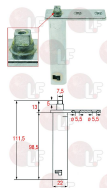

STUDIO 54 62500268

3053930 SHORT PIN HINGE INTERTECNICA 28XC
with square pin 7.5 mm
for Refrigerated cupboard (STUDIO 54) OASIS1400
OASIS700