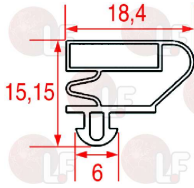

STUDIO 54

Suitable for:

3186738 SNAP-IN GASKET 425x185 mm
magnetic - grey colour

STUDIO 54 LF-3786228

3186736 SNAP-IN GASKET 620x423 mm
magnetic - grey colour

STUDIO 54 64691002

Guides

3189030 SLIDEWAY PAIR FOR SHELF 665 mm
for Refrigerated cupboard (STUDIO 54) OASIS1400
OASIS700