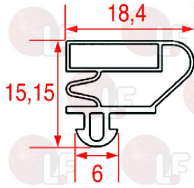

Suitable for:

3186737 SNAP-IN GASKET 423x295 mm
magnetic - grey colour