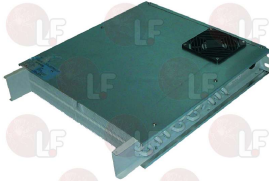

STUDIO 54 64860123

Suitable for:

3015041 TRAY FOR EVC/EVP

length 410 mm - width 90 mm

STUDIO 54 64700069

3123123 VENTILATED EVAPORATOR RIVACOLD RM70-420C

middle model for counters
output 657W DT 10°C
440x75xh580 mm
N°2 fans ø 120 mm
for Refrigerated table (STUDIO 54) DAIQUIRI