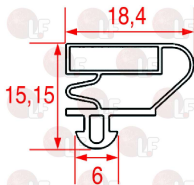

3786224 SNAP-IN DOOR GASKET 741x669 mm magnetic - grey colour for Refrigerated cupboard (STUDIO 54) OASIS700TN