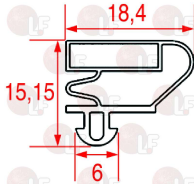

Gaskets for refrigerators

3786223 SNAP-IN DOOR GASKET 1552x669 mm magnetic - grey colour