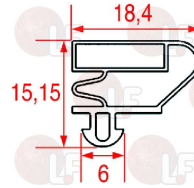

STUDIO 54

Suitable for:

3186738 SNAP-IN GASKET 425x185 mm
magnetic - grey colour

STUDIO 54 LF-3786228

3186736 SNAP-IN GASKET 620x423 mm
magnetic - grey colour