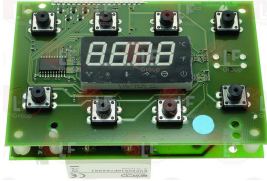

dimensions 81x119.5 mm
 power supply 230V 50/60 Hz
 4 relays 12A 250V (compressor - defrosting
 evap.fan - capacitor fan or element
 door frame programmable)
 4 PTC probes (chamber probe, evaporator, pricker,
 capacitor)
 2 digital inlets for clean contact
 (high pressure and micro door)
 measure range -50 to 150°C