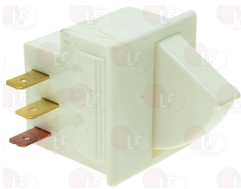

Microswitches

3240294 MICROSWITCH ARCOLECTRIC E3111

1-NO 1-NC 5A 250V
white colour